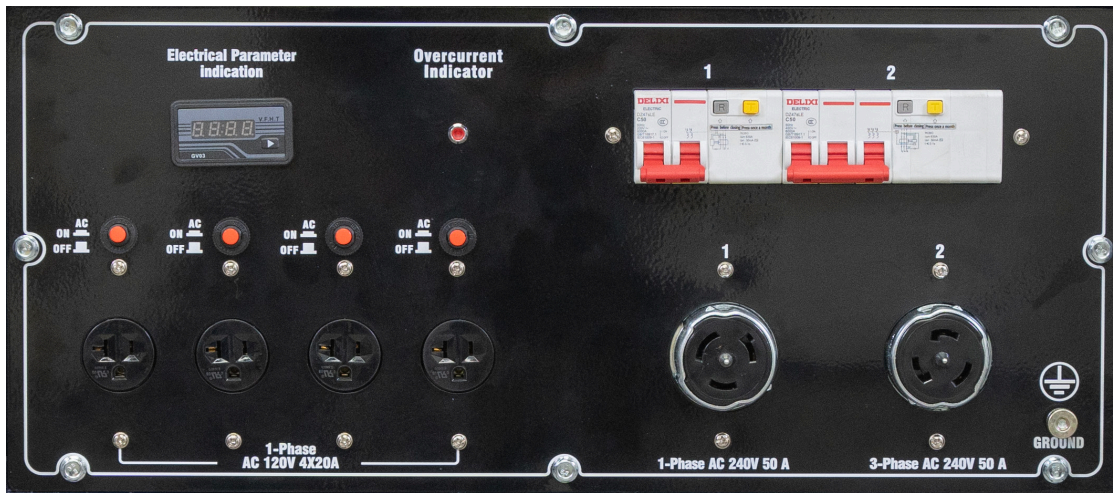

The DP-GEN-15KW-GAS is built tough for the most demanding job sites. Its pull up arm and maintenance free tires make it easy to load on and off vehicles and maneuver around job sites.

- Reliable job site power
- Easy maintenance
- Over current protection for electric motor safety and reliability
- Large gas tank for long run times
- Ships with all plugs and fueling accessories
- Circuit breakers for safety and equipment protection
- Auto load sensing
- High quality Hubbel twist lock plugs and sockets
- 4x 120V sockets
- 240V single phase
- 240V 3-phase

## SPECIFICATIONS:

MAX SURGE POWER	18.5kVA
RATED CONTINUOUS POWER	15kVA
FREQUENCY	60Hz
RECEPTACLES	120V-20 Amp / 240V 1-Phase 50 Amp / 240V 3-Phase 36 Amp
ENGINE	Honda GX690
HORSEPOWER	22HP
WEIGHT (NO FUEL)	475 Lbs.
DIMENSIONS (LxWxH)	3.2ftx2.4ftx3.2ft

EASY PULL HANDLE

AIRLESS SOLID TIRES

HONDA ENGINE

EASY MAINTENANCE ACCESS

HAND BRAKE

EASY FILL 10.5 GALLON GAS TANK

BREAKERS

OVERCURRENT INDICATOR

- 4x 120V
- 1x Hubbel 240V 1-Phase Twist Lock
- 1x Hubbel 240V 3-Phase Twist Lock
- Fuel Funnel
- Maintenance Tools

SHIPS WITH ALL PLUGS AND FUELING ACCESSORIES

4x single phase AC 120V 4x20A sockets, single phase AC 240V 50A socket, and 3-phase AC 240V 50A socket.