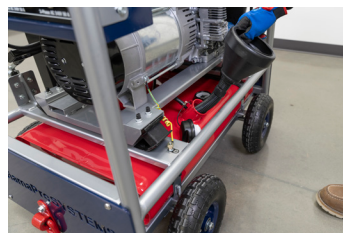

The DP-GEN-15KW-GAS is built tough for the most demanding job sites. Its pull up arm and maintenance free tires make it easy to load on and off vehicles and maneuver around job sites.

- Reliable job site power
- Easy maintenance
- Over current protection for electric motor safety and reliability
- Large gas tank for long run times
- Ships with all plugs and fueling accessories
- Circuit breakers for safety and equipment protection
- Auto load sensing
- High quality Hubbel twist lock plugs and sockets
- 4x 120V sockets
- 240V single phase
- 240V 3-phase

## SPECIFICATIONS:

MAX SURGE POWER	18.5kVA
RATED CONTINUOUS POWER	15kVA
FREQUENCY	60Hz
RECEPTACLES	120V-20 Amp / 240V 1-Phase 50 Amp / 240V 3-Phase 36 Amp
ENGINE	Honda GX690
HORSEPOWER	22HP
WEIGHT (NO FUEL)	475 Lbs.
DIMENSIONS (LxWxH)	3.2ftx2.4ftx3.2ft

EASY PULL HANDLE

AIRLESS SOLID TIRES

HONDA ENGINE

EASY MAINTENANCE ACCESS

HAND BRAKE

EASY FILL 10.5 GALLON GAS TANK

BREAKERS

OVERCURRENT INDICATOR

- 4x 120V
- 1x Hubbel 240V 1-Phase Twist Lock
- 1x Hubbel 240V 3-Phase Twist Lock
- Fuel Funnel
- Maintenance Tools

SHIPS WITH ALL PLUGS AND FUELING ACCESSORIES

4x single phase AC 120V 4x20A sockets, single phase AC 240V 50A socket, and 3-phase AC 240V 50A socket.