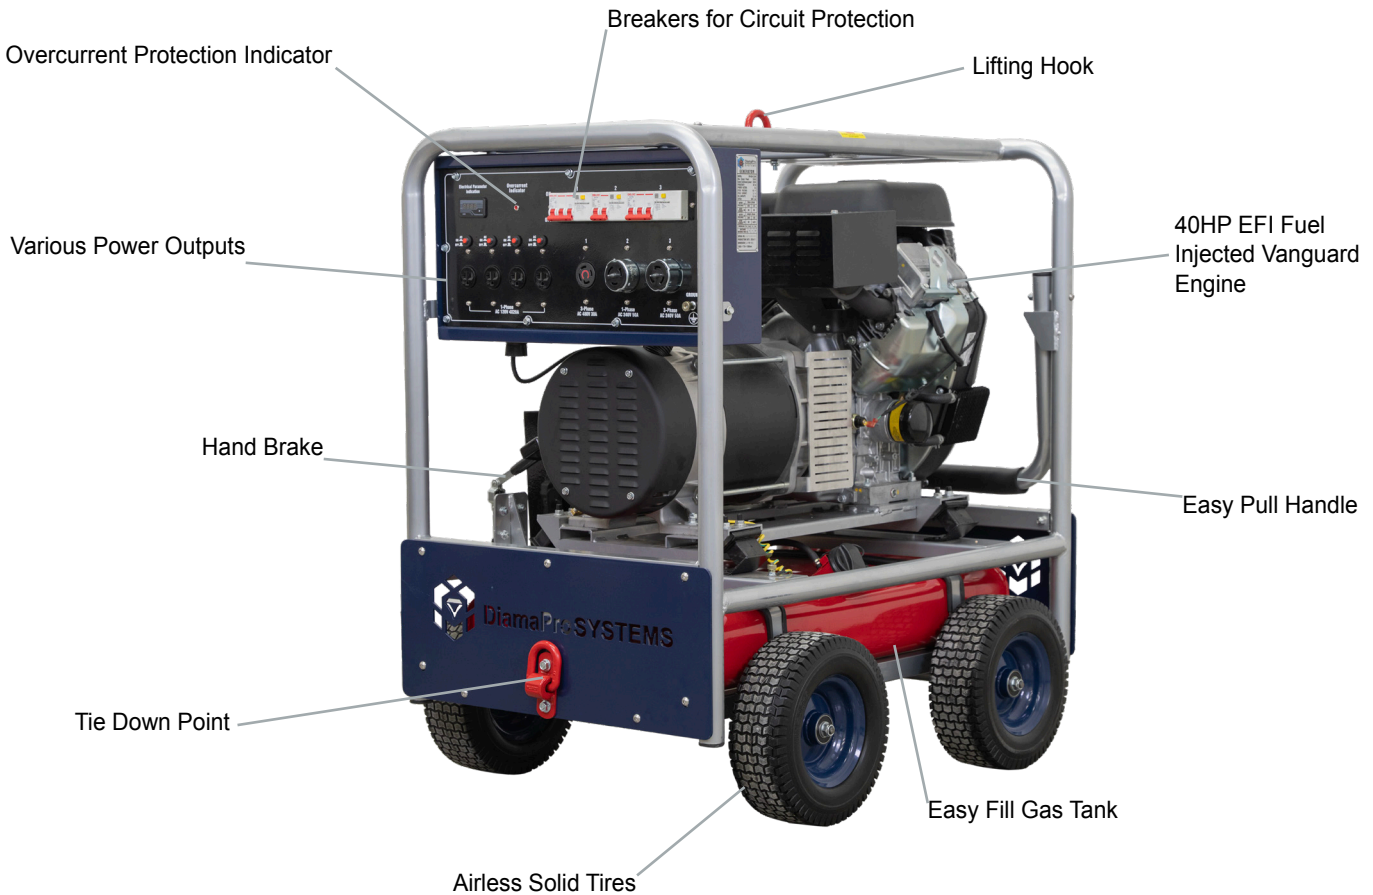

DISTRIBUTED BY

**NIAGARA
MACHINE, INC.**

ESTABLISHED 1954

www.niagaramachine.com

800-622-2048

SIX SHOWROOM / WAREHOUSE LOCATIONS, EIGHT REPAIR CENTERS, NINE SALES LOCATIONS

325 West Front
Erie, PA 16507
814-455-8838

435 Oehler Place
Carlstadt, NJ 07072
201-758-5422

889 S. Charles Richard Beall Blvd.
Suite 305
Debary, FL 32713
386-320-0406

4833 Sandy Porter Rd.
Unit D
Charlotte, NC 28273
704-329-5701

500 South Broadway
Gloucester City, NJ 08030
856-742-7200

2122 113th St.
Grand Prairie, TX 75050
682-320-8153